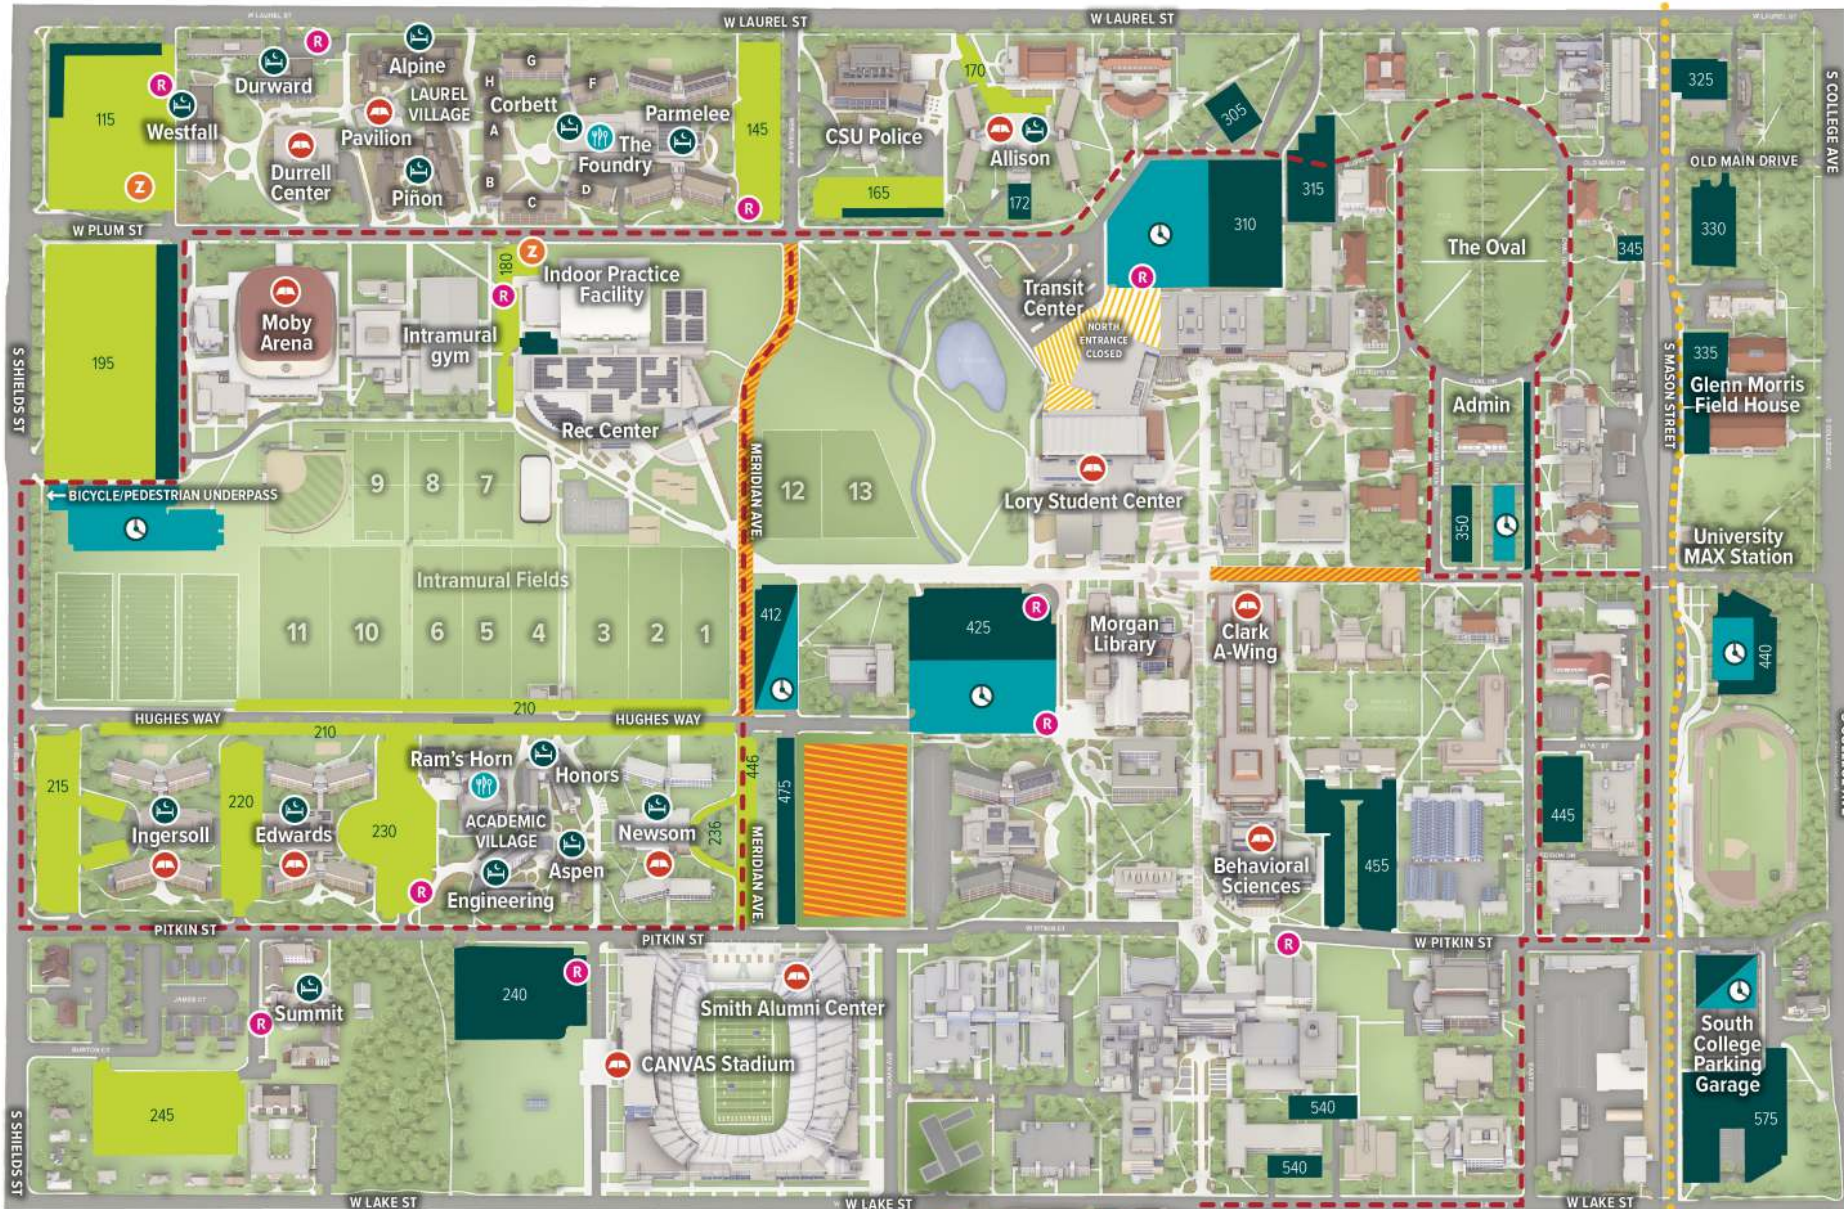

# COLORADO STATE UNIVERSITY

## 2022 CAMPUS MAP

Old Town Fort Collins

**PARKING LOTS ARE ENFORCED MONDAY - FRIDAY**

- Pay-by-Hour Lot
- Zone Q, W, X, Y, XR or ZR Parking  
*Lodgers - permit included with overnight room  
Commuters and visitors - permit purchase required*
- Zone A or Z Parking  
*All visitors - permit purchase required*
- Around the Horn (*Free Campus Bus*)
- MAX Bus Rapid Transit (*City Transit*)

- Residence Hall
- Event Venue/Meeting Space
- Dining Center
- ZipCar Location
- RideShare Pickup Location
- Closed to Vehicle Traffic
- Closed to Pedestrian Traffic

Research/Tennis Court Parking Lot

Distance 1/4 mile  
Walking Time 4-5 minutes

**CONFERENCE & EVENT SERVICES**  
COLORADO STATE UNIVERSITY

 CSU Health and Medical Center